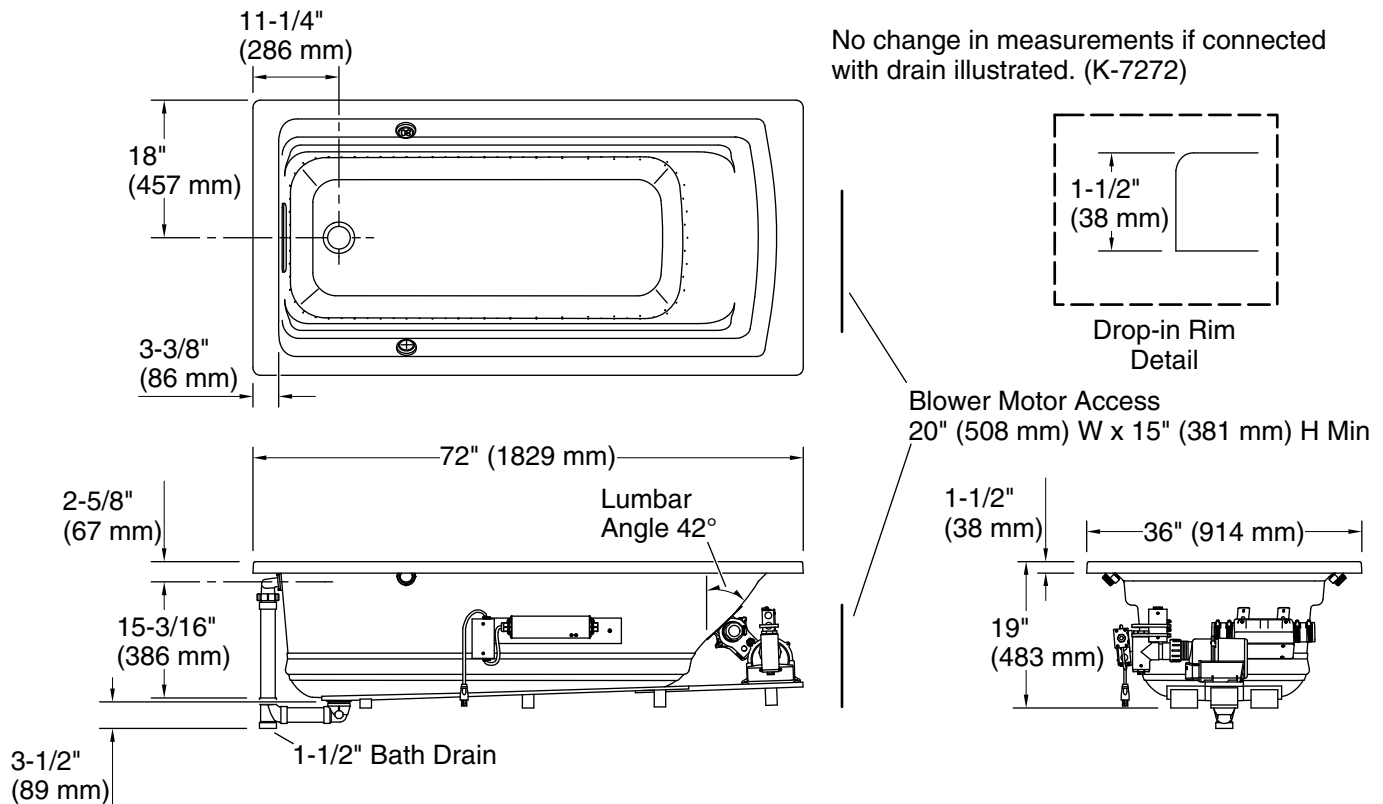

Required Electrical Service

Two dedicated circuits required, protected with Class A Ground-Fault Circuit-Interrupter (GFCI). Outside North America, this device may be known as a Residual Current Device (RCD).

Blower: 120 V, 15 A, 60 Hz
Heater: 120 V, 15 A, 60 Hz

Technical Information

All product dimensions are nominal.

Installation: Drop-in
Drain location: Reversible
Basin area, bottom: 51-3/8" x 21" (1305 mm x 533 mm)
Basin area, top: 64-1/2" x 30-1/2" (1638 mm x 775 mm)
Weight: 120 lbs (54.4 kg)
Minimum floor load: 41 lbs/ft² (200.2 kg/m²)
Water depth: 15" (381 mm)
Water capacity: 72 gal (272.5 L)
Electrical component rating: Blower: 120 V, 10 A, 60 Hz
Heater: 120 V, 5 A, 60 Hz

Notes

Measure your actual product for rough-in details.

Install this product according to the installation instructions.

The hot water supply should be 70% of the capacity of the bath or greater. Installations will vary.

This product is designed for drop-in installation only. It is not suited for use in a three-wall alcove with an overhead shower.

Remote blower installation kit is available for relocating the blower. Provide access for servicing the blower.

Do not relocate or alter the PVC tee or coiled flexible tubing connected to the blower. Follow the blower relocation instructions exactly.